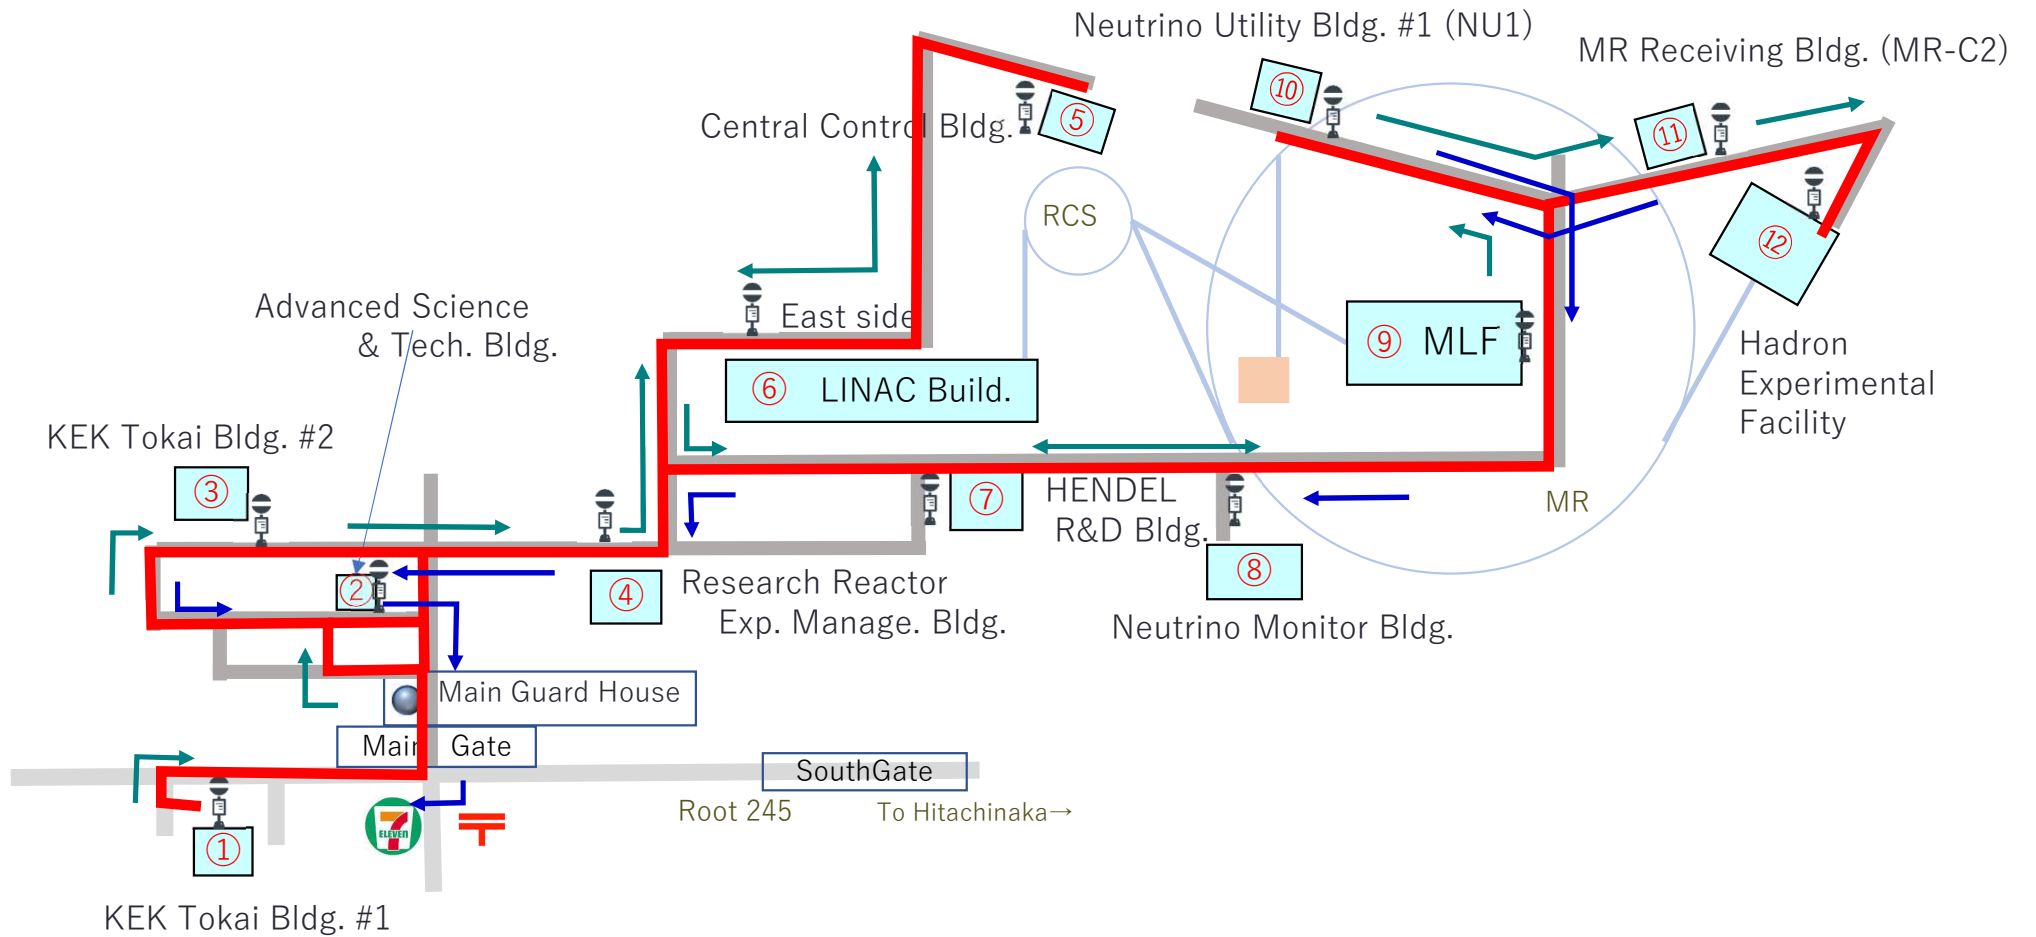

Bus route map