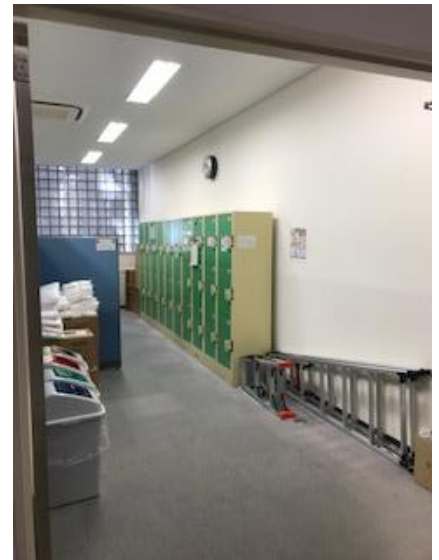

Coin locker

IQBRC Coin locker

100-yen return type coin locker on the 1st floor of the Ibaraki Quantum Beam Research Center.

At Ibaraki Quantum Beam Research Center 1st floor, room opposite users office (B102 room)

Pick Up Locker Tokai dormitory entrance (available 24 hours)

A locker that locks and unlocks with a dial at the entrance of Tokai Dormitory. This is mainly used when receiving courier services from the Users Office.