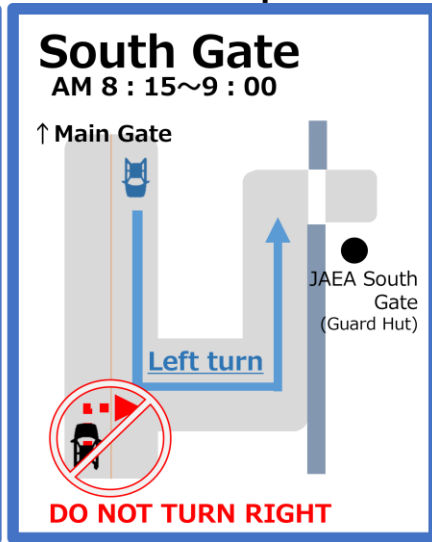

# Gate hour and Traffic Restriction at Main/South/North gates

1st April 2025

7:30~9:30

16:30~19:00

### Saturdays, Sundays, And holidays

Only Main Gate on weekends and holidays. South Gate is only available on Saturdays.

① Saturday:  
North Gate: Closed all day  
South Gate: Open 7am-6pm

② Sunday, Holidays:  
North Gate: Closed all day

## [Important] Pledge for Compliance with on-site traffic rules at J-PARC

We ask all users to follow the site traffic rules and manners to ensure safe passage through J-PARC.

Before you access to J-PARC, you should pledge and sign at Users Office, or Tokai Dormitory after office hours.