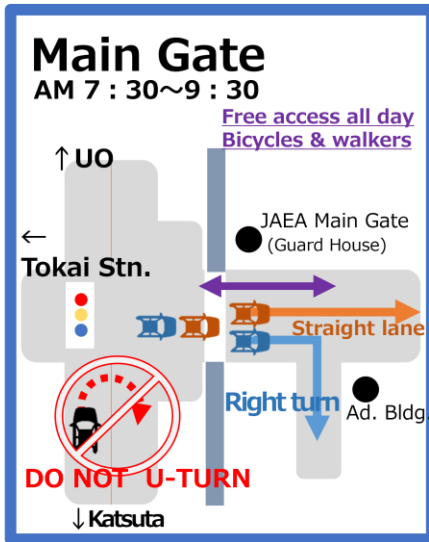

Please be sure to check before using!

# Gate hour and Traffic Restriction at Main/South/North gates

1st April 2025

7:30~9:30

16:30~19:00

### Saturdays, Sundays, And holidays

Only Main Gate on weekends and holidays. South Gate is only available on Saturdays.

① Saturday:  
North Gate: Closed all day  
South Gate: Open 7am-6pm

② Sunday, Holidays:  
North Gate: Closed all day

## [Important] Pledge for Compliance with on-site traffic rules at J-PARC

We ask all users to follow the site traffic rules and manners to ensure safe passage through J-PARC.

Before you access to J-PARC, you should pledge and sign at Users Office, or Tokai Dormitory after office hours.