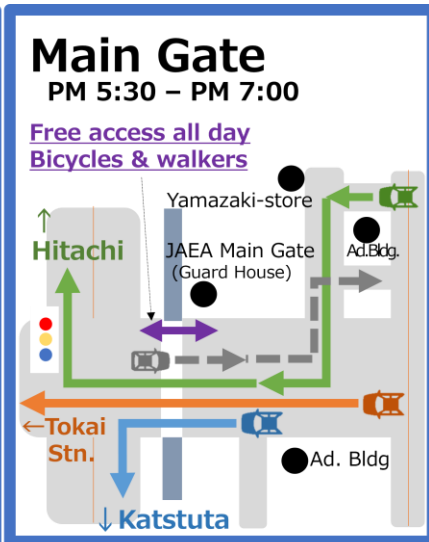

# Gate hour and Traffic Restriction at Main/South/North gates

1st April 2025

7:30~9:30

16:30~19:00

### Saturdays, Sundays, And holidays

Only Main Gate on weekends and holidays. South Gate is only available on Saturdays.

① Saturday:  
North Gate: Closed all day  
South Gate: Open 7am-6pm

② Sunday, Holidays:  
North Gate: Closed all day

## [Important] Pledge for Compliance with on-site traffic rules at J-PARC

We ask all users to follow the site traffic rules and manners to ensure safe passage through J-PARC.

Before you access to J-PARC, you should pledge and sign at Users Office, or Tokai Dormitory after office hours.