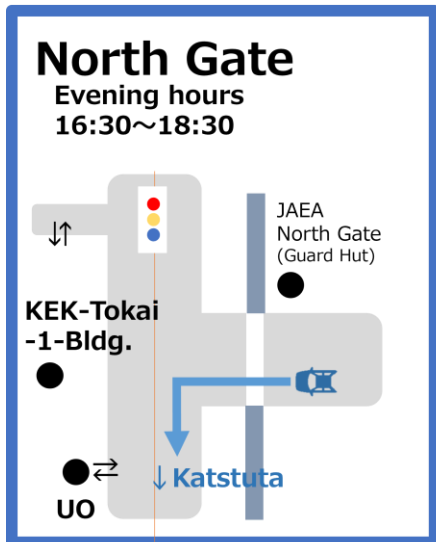

# Gate hour and Traffic Restriction at Main/South/North gates

1st April 2025

7:30~9:30

16:30~19:00

### Saturdays, Sundays, And holidays

Only Main Gate on weekends and holidays. South Gate is only available on Saturdays.

① Saturday:  
North Gate: Closed all day  
South Gate: Open 7am-6pm

② Sunday, Holidays:  
North Gate: Closed all day