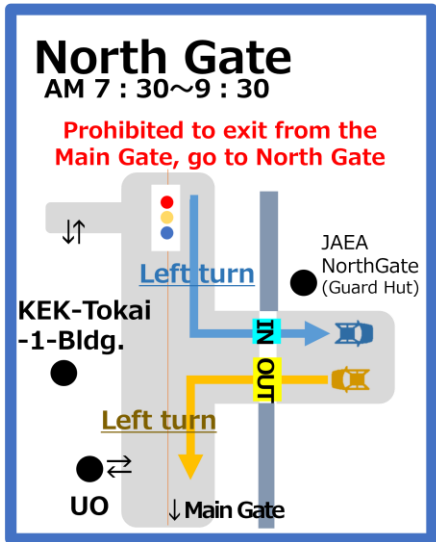

# Gate hour and Traffic Restriction at Main/South/North gates

1st April 2025

7:30~9:30

16:30~19:00

### Saturdays, Sundays, And holidays

Only Main Gate on weekends and holidays. South Gate is only available on Saturdays.

① Saturday:  
North Gate: Closed all day  
South Gate: Open 7am-6pm

② Sunday, Holidays:  
North Gate: Closed all day

## [Important] Pledge for Compliance with on-site traffic rules at J-PARC

We ask all users to follow the site traffic rules and manners to ensure safe passage through J-PARC.

Before you access to J-PARC, you should pledge and sign at Users Office, or Tokai Dormitory after office hours.