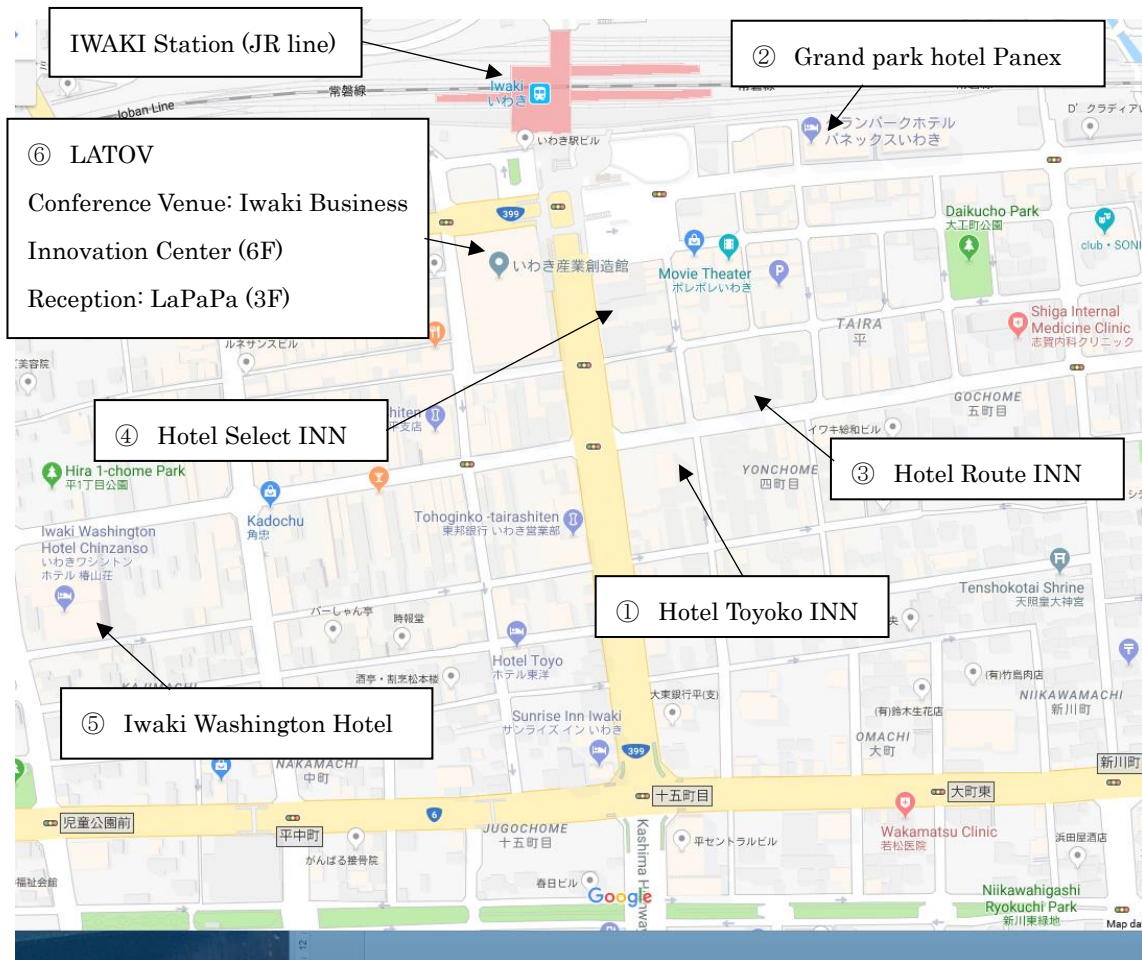

■ Hotel list around JR “Iwaki” Station

① Toyoko Inn Iwaki Ekimae

<https://www.toyoko-inn.com/eng/search/detail/00137>

Single room: 6800 JPY/ day, Double room: 9300 JPY/ day

The reservation of the conference date will be available on 11th August. 70 single room still remains.

② Grand park hotel Panex IWAKI

<https://grandpark-px.jp/en/iwaki/>

Single room: About 7500 JPY/ day, Double room: 9800 JPY/ day

The reservation of the conference date is available now.

③ HOTEL ROUTE-INN IWAKI EKIMAE

https://www.route-inn.co.jp.e.ut.hp.transer.com/language/hotel_detail.php?hotel_id=562

Single room: About 7100 JPY/ day, Double room: 12000 JPY/ day

The reservation of the conference date is available now. 5 single room remains.

⑥ LATOV: Conference Venue & Reception

Reception: Restaurant LaPaPa (3F), 18:00- 11th July, 2018

Conference Venue: Iwaki Business Innovation Center (6F), -, 12th July, 2018

<https://www.latov.com/> (written in Japanese)